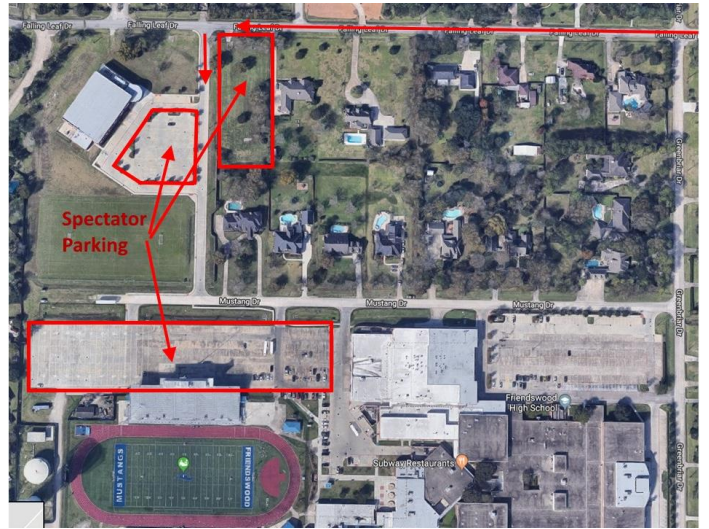

2019 Friendswood Marching Festival Spectator Parking Saturday September 28th

Spectator Parking

We have limited parking available on-site in the parking lot next to the Stadium and the lot next to the Natatorium. These lots will fill up during the Festival. ***We have off site (overflow) spectator parking behind Westwood Elementary (211 Stadium Ln).*** We will be running free shuttle buses from 9:15 am until after the Festival from the overflow parking. The no parking zones around the neighborhood streets of Friendswood High School are strictly enforced.

Directions to Henry Winston Stadium (702 Greenbriar, Friendswood, TX 77546)

From FM 528 or FM 2351, take Sunset Drive to Falling Leaf Drive. Turn southwest on Falling Leaf Drive to Greenbriar Avenue. Spectators continue on Falling Leaf, Turn left on to Pride Drive.

Directions to Overflow Parking (211 Stadium Ln, Friendswood, TX 77546):

From FM 2351, turn north onto Stadium Ln. From FM 528 take Sunset Drive to FM 2351 and turn right. Turn left onto Stadium Ln. The parking lots are behind Westwood Elementary on your right. The shuttle bus pick-up will be marked.

Volunteer Parking

Overflow Spectator Parking

Shuttle Bus Pick-up/Drop-off