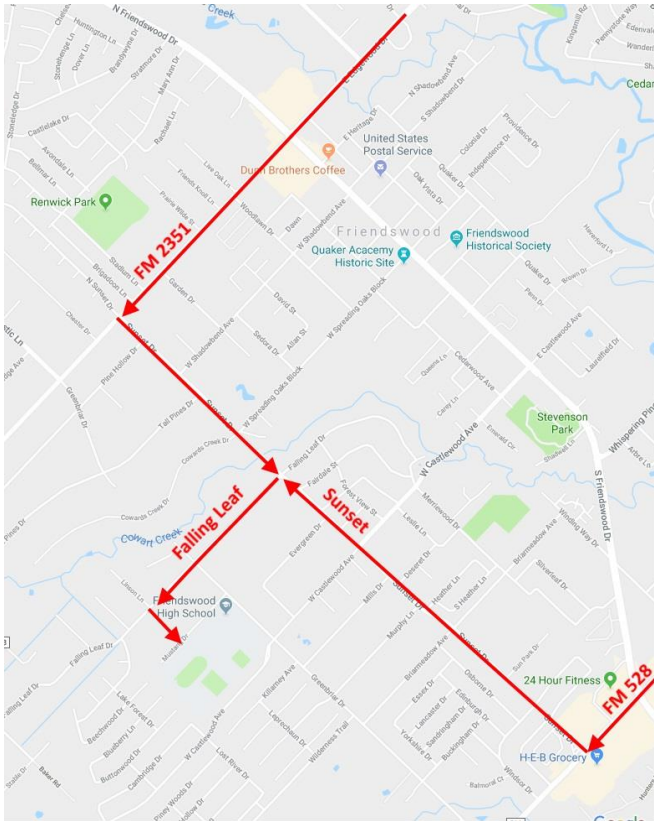

2019 Friendswood Marching Festival Spectator Parking Saturday September 28th

Spectator Parking

We have limited parking available on-site in the parking lot next to the Stadium and the lot next to the Natatorium. These lots will fill up during the Festival. ***We have off site (overflow) spectator parking behind Westwood Elementary (211 Stadium Ln).*** We will be running free shuttle buses from 9:15 am until after the Festival from the overflow parking. The no parking zones around the neighborhood streets of Friendswood High School are strictly enforced.

Directions to Henry Winston Stadium (702 Greenbriar, Friendswood, TX 77546)

From FM 528 or FM 2351, take Sunset Drive to Falling Leaf Drive. Turn southwest on Falling Leaf Drive to Greenbriar Avenue. Spectators continue on Falling Leaf, Turn left on to Pride Drive.

Directions to Overflow Parking (211 Stadium Ln, Friendswood, TX 77546):

From FM 2351, turn north onto Stadium Ln. From FM 528 take Sunset Drive to FM 2351 and turn right. Turn left onto Stadium Ln. The parking lots are behind Westwood Elementary on your right. The shuttle bus pick-up will be marked.