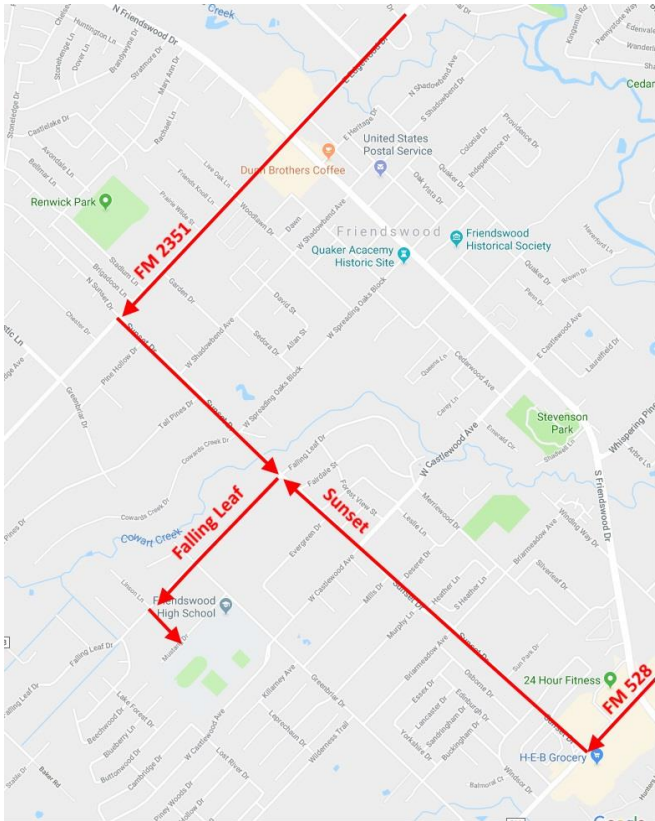

# 2018 Friendswood Marching Festival Spectator Parking Saturday September 29<sup>th</sup>

## Spectator Parking

We have limited parking available on-site in the parking lot next to the Stadium and the lot next to the Natatorium. These lots will fill up during the Contest. ***We have off site (overflow) spectator parking behind Westwood Elementary (211 Stadium Ln).*** We will be running free shuttle buses from 9:15 am through after the Contest from the overflow parking. The no parking zones around the neighborhood streets of Friendswood High School are strictly enforced.

## Directions to Henry Winston Stadium (702 Greenbriar, Friendswood, TX 77546)

From FM 528 or FM 2351, take Sunset Drive to Falling Leaf Drive. Turn southwest on Falling Leaf Drive to Greenbriar Avenue. Spectators continue on Falling Leaf, Turn left on to Pride Drive.

**Directions to Overflow Parking (211 Stadium Ln, Friendswood, TX 77546):**

From FM 2351, turn north onto Stadium Ln. From FM 528 take Sunset Drive to FM 2351 and turn right. Turn left onto Stadium Ln. The parking lots are behind Westwood Elementary on your right. The shuttle bus pick-up will be marked.